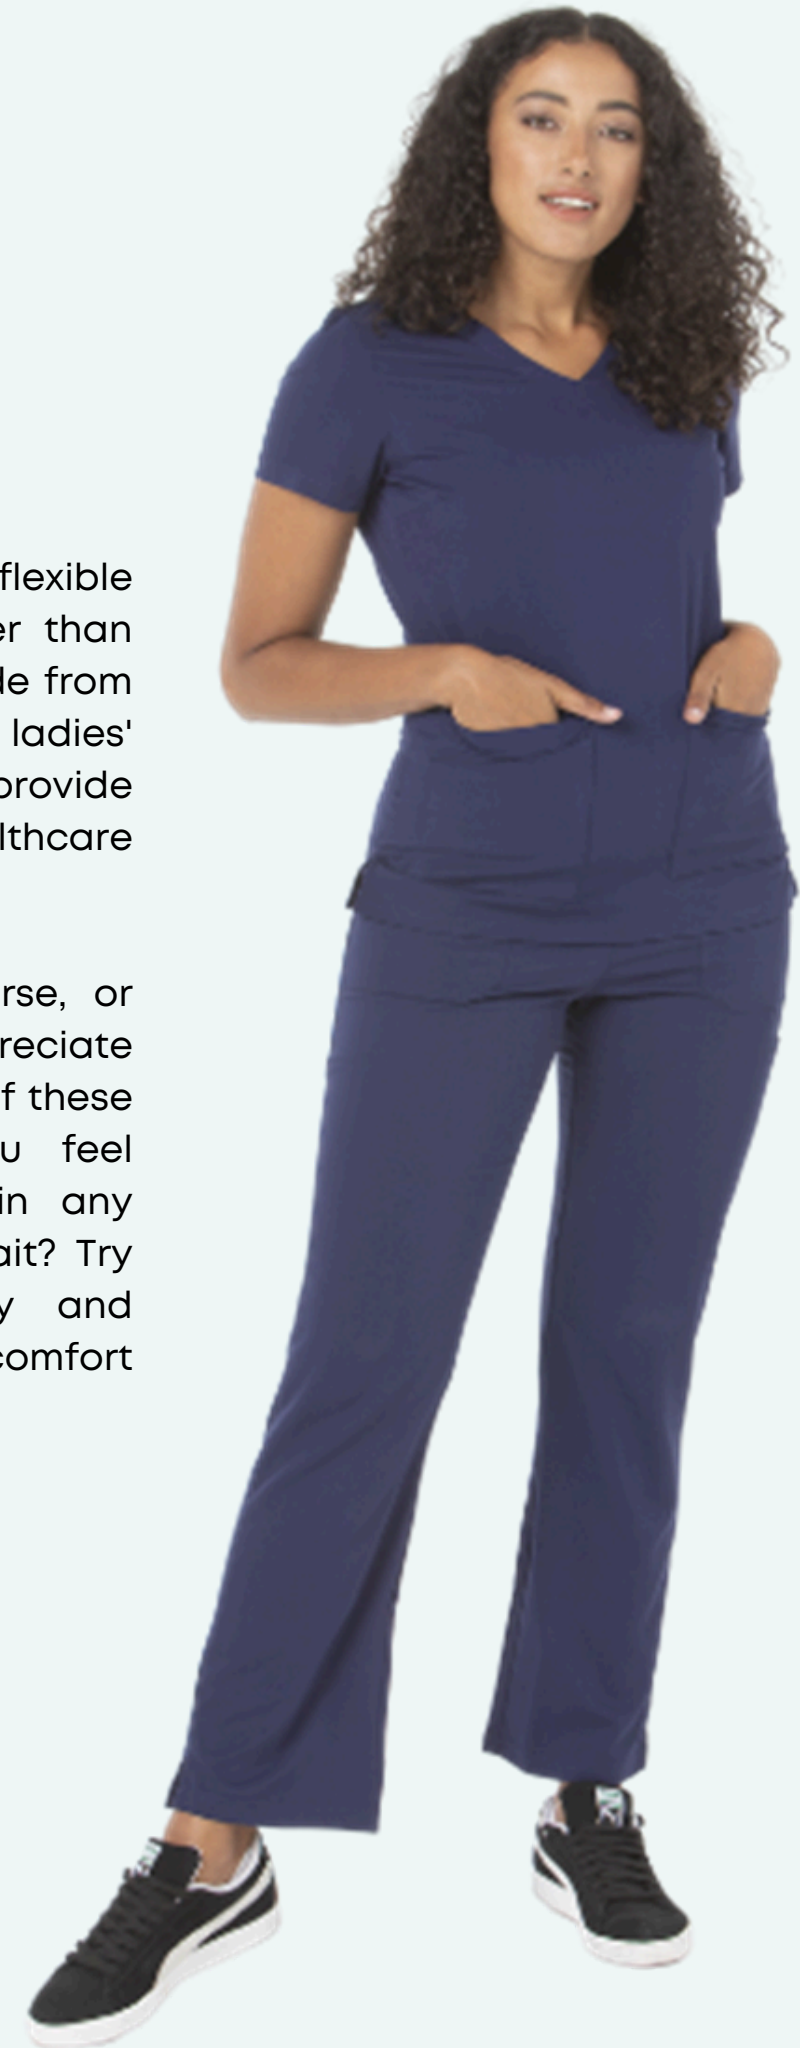

McKenna Scrubs

Looking for comfortable and flexible clinical attire? Look no further than our new McKenna scrubs! Made from soft touch stretch fabric, these ladies' scrubs are designed to provide maximum mobility for healthcare professionals on the go.

Whether you're a doctor, nurse, or medical technician, you'll appreciate the sleek and modern design of these scrubs, which will help you feel confident and professional in any healthcare setting. So why wait? Try our McKenna scrubs today and experience the ultimate in comfort and mobility!

**59063-PRS-NVY Ladies
McKenna scrub top**